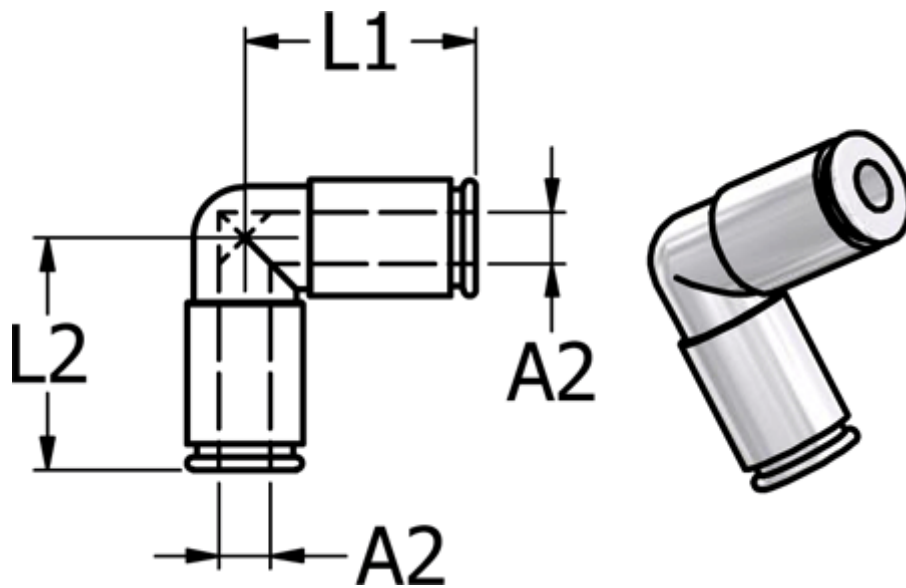

Article number: 586848008

Description: Metal Push-in fitting 848.008, Ø8-Ø8
Elbow with FPM O-ring

Measures

Ext. hose diameter A2 =	8
L1 =	23
L2 =	23